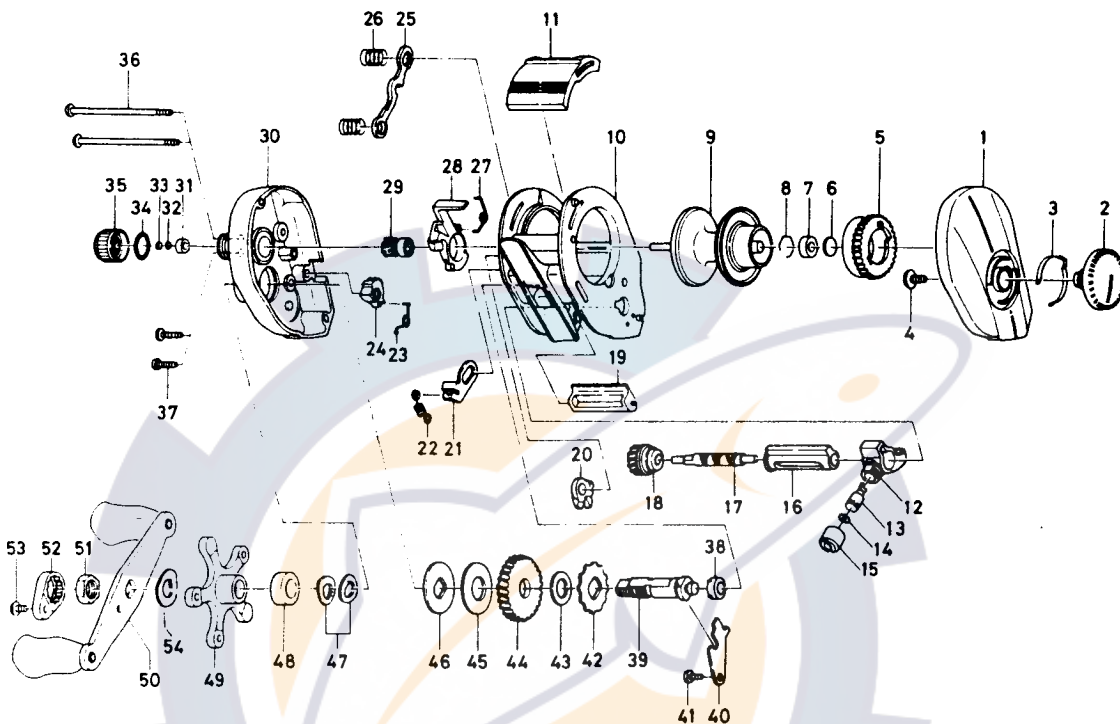

BAITCASTING REEL MA15LG

Key No.	Parts No.	Parts Name	Key No.	Parts No.	Parts Name
1	E 28-5001	Right side plate	28	E 28-4001	Clutch cam
2	E 23-9702	Brake adjusting knob	29	E 28-4201	Pinion gear
3	B 74-7702	Brake click spring	30	E 28-4801	Left side plate
4	E 03-7801	Brake adjusting knob screw	31	E 34-2401	Bushing B
5	E 23-9501	Magnet holder	32	E 16-9201	Spool adjusting cap metal
6	375-7400	Spacer A	33	E 17-0501	Spacer B
7	B 55-0301	Bushing A	34	171-5201	"O" ring A
8	B 42-1601	Bearing retainer A	35	E 23-8401	Cast control cap
9	E 28-5301	Spool assembly	36	E 28-4901	Left side plate screw
10	E 35-2401	Frame assembly	37	E 13-0501	Set plate screw
11	E 28-3701	Clutch lever	38	B 55-0301	Bushing C
12	E 16-6301	Line guide	39	E 23-7501	Drive shaft
13	121-4212	Line guide pawl	40	E 23-7601	Drive shaft retainer
14	375-4100	Line guide washer	41	B 83-4402	Drive shaft retainer screw
15	342-4801	Pawl cap	42	E 32-7701	Anti-reverse ratchet
16	E 28-4701	Level wind guard	43	375-7103	Drive shaft washer
17	E 28-4601	Worm shaft	44	E 28-4401	Drive gear
18	E 20-6001	Worm shaft gear	45	B 36-0202	Drag washer
19	E 28-3501	Line guard	46	B 36-0301	Key washer
20	E 23-8001	Anti-reverse pawl	47	150-8901	Drag spring washer
21	E 28-3901	Clutch trip plate	48	E 34-2301	Spacing sleeve A
22	E 30-6001	Clutch trip plate spring	49	E 23-8701	Star drag
23	E 30-9601	Anti-reverse lever spring	50	E 30-5201	Handle assembly
24	E 30-9501	Anti-reverse lever	51	B 43-3601	Handle nut
25	E 23-7701	Yoke	52	B 43-3902	Handle nut plate
26	E 16-7101	Yoke spring	53	351-1801	Handle nut plate screw
27	E 34-6701	Clutch cam spring	54	150-9001	Friction washer
			55	E 32-6401	Spacing sleeve B